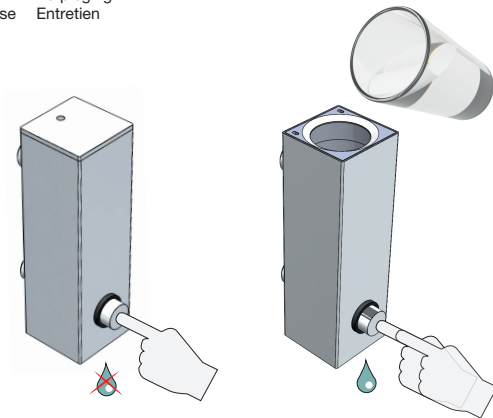

Maintenance Skötsel
Pflege Verpleging
Vedligeholdelse Entretien