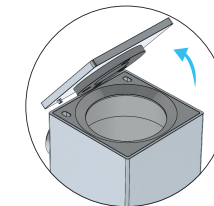

**Warning and hazard notices**

Improper mounting or use can lead to accidents and serious injuries.

200 ml.

NOTE: Do not mount the dispenser in the shower.

NOTE: Always use liquid with low viscosity, hence do not use shampoo, conditioner or shower gel etc.