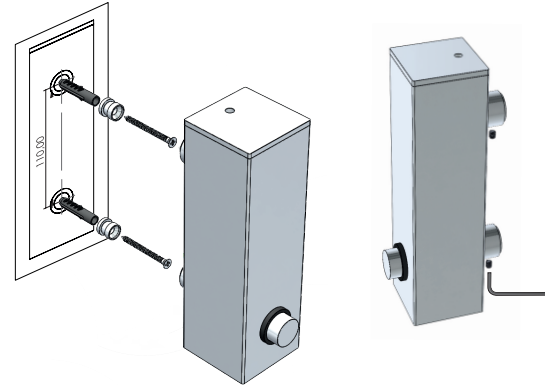

**FROST**  
DENMARK

**QUADRA  
SOAP DISPENSER 4**

Fitting instruction  
Montageanleitung  
Monteringsvejledning  
Monteringsvægledning  
Montage hanleiding  
Manuel de montage

**Exclusion of liability**

FROST accepts no liability whatsoever for damage to persons or property that occurs or has occurred as a result of improper installation or maintenance, particularly if the safety instructions and other points to note listed are not or have not been observed in full.

**Warning and hazard notices**

Improper mounting or use can lead to accidents and serious injuries.

200 ml.

NOTE: Do not mount the dispenser in the shower.

NOTE: Always use liquid with low viscosity, hence do not use shampoo, conditioner or shower gel etc.