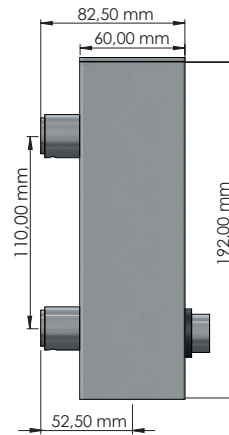

FROST
DENMARK

**QUADRA
SOAP DISPENSER 4**

Fitting instruction
Montageanleitung
Monteringsvejledning
Monteringsvægledning
Montage hanleiding
Manuel de montage

Exclusion of liability

FROST accepts no liability whatsoever for damage to persons or property that occurs or has occurred as a result of improper installation or maintenance, particularly if the safety instructions and other points to note listed are not or have not been observed in full.

Warning and hazard notices

Improper mounting or use can lead to accidents and serious injuries.

200 ml.