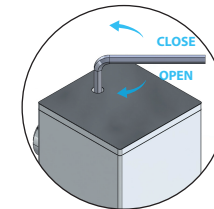

**Warning and hazard notices**

Improper mounting or use can lead to accidents and serious injuries.

200 ml.

NOTE: Do not mount the dispenser in the shower.

NOTE: Always use liquid with low viscosity, hence do not use shampoo, conditioner or shower gel etc.